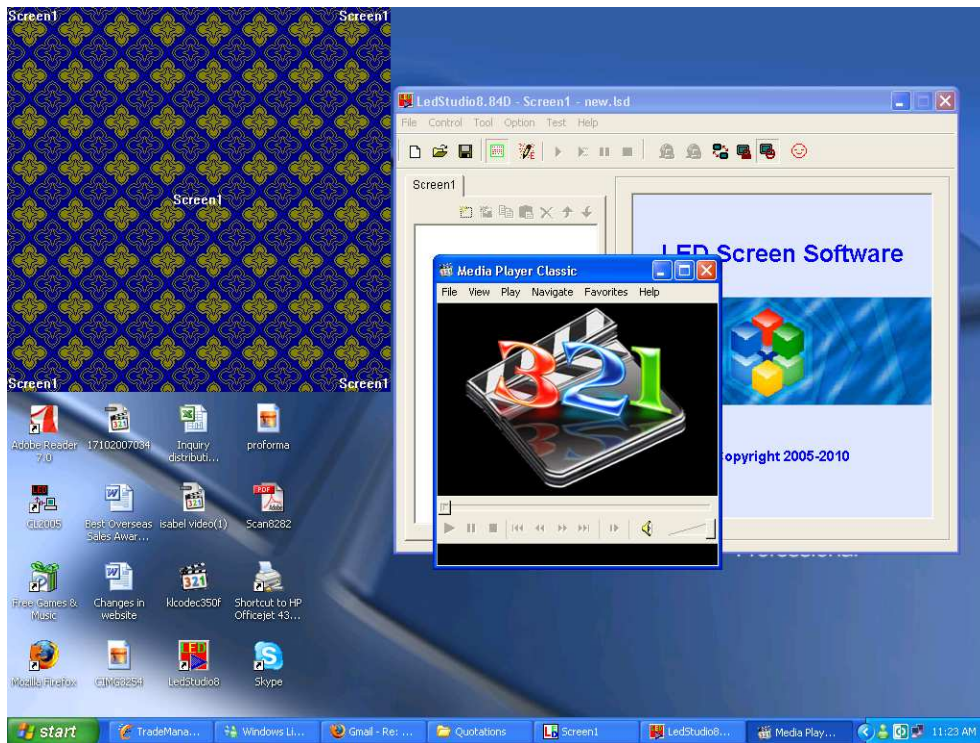

How to play media player?

Say there are 2 windows on the PC ,one showing window LED screen and one for the Media player (real player).Just drag and drop this Media player on the LED Screen window and reduce/increase the size of the media player to the size of the LED window. See below.